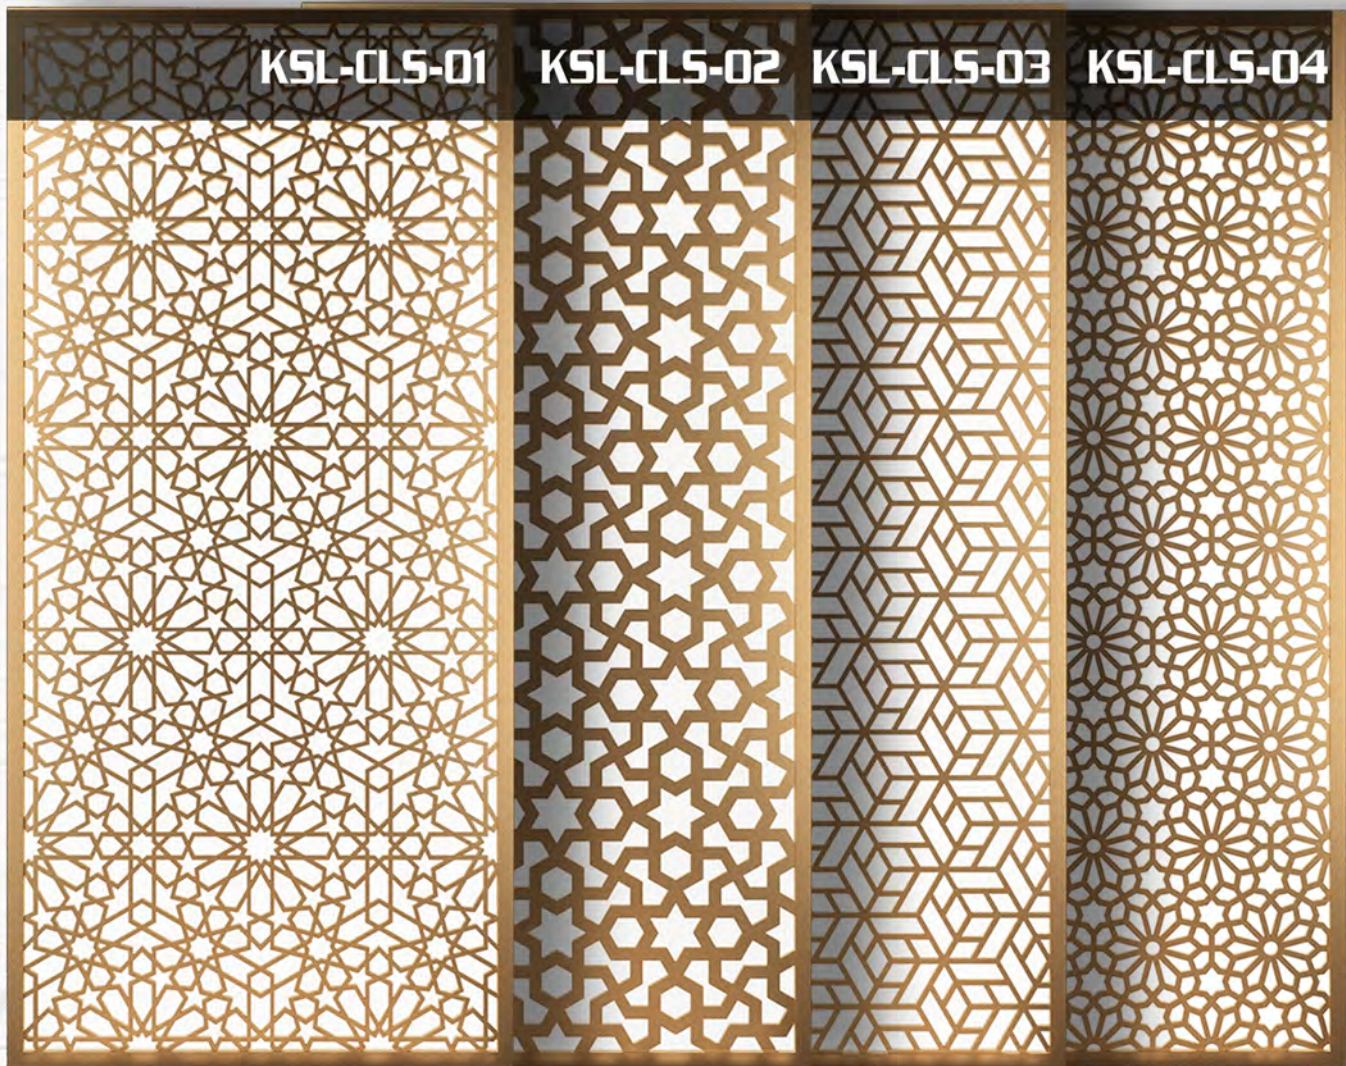

NATURAL COLLECTION

- Powder Coated
- Mild Steel (Upto 20.00mm)
- Stainless Steel (Upto 10.00mm)

MODERN COLLECTION

- Powder Coated
- Mild Steel (Upto 20.00mm)
- Stainless Steel (Upto 10.00mm)

OUR PORTFOLIO