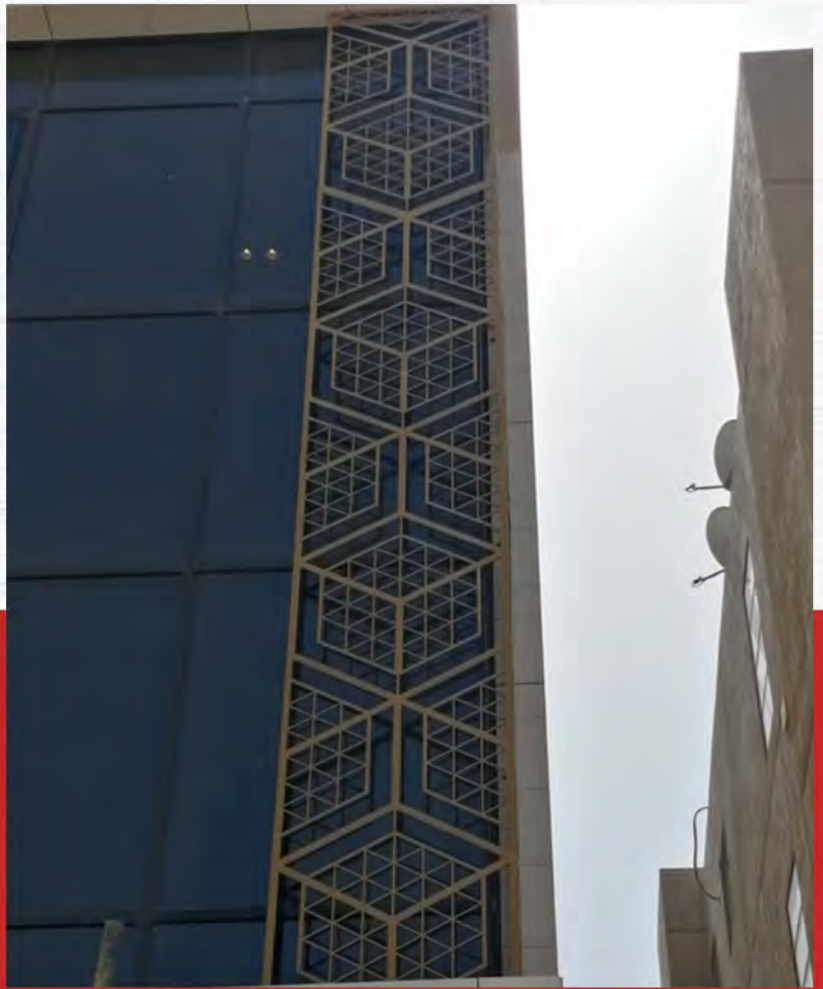

Building it
BETTER
IN STEEL

- ◀ [Design Gallery](#)
- ◀ [Table of Contents](#)