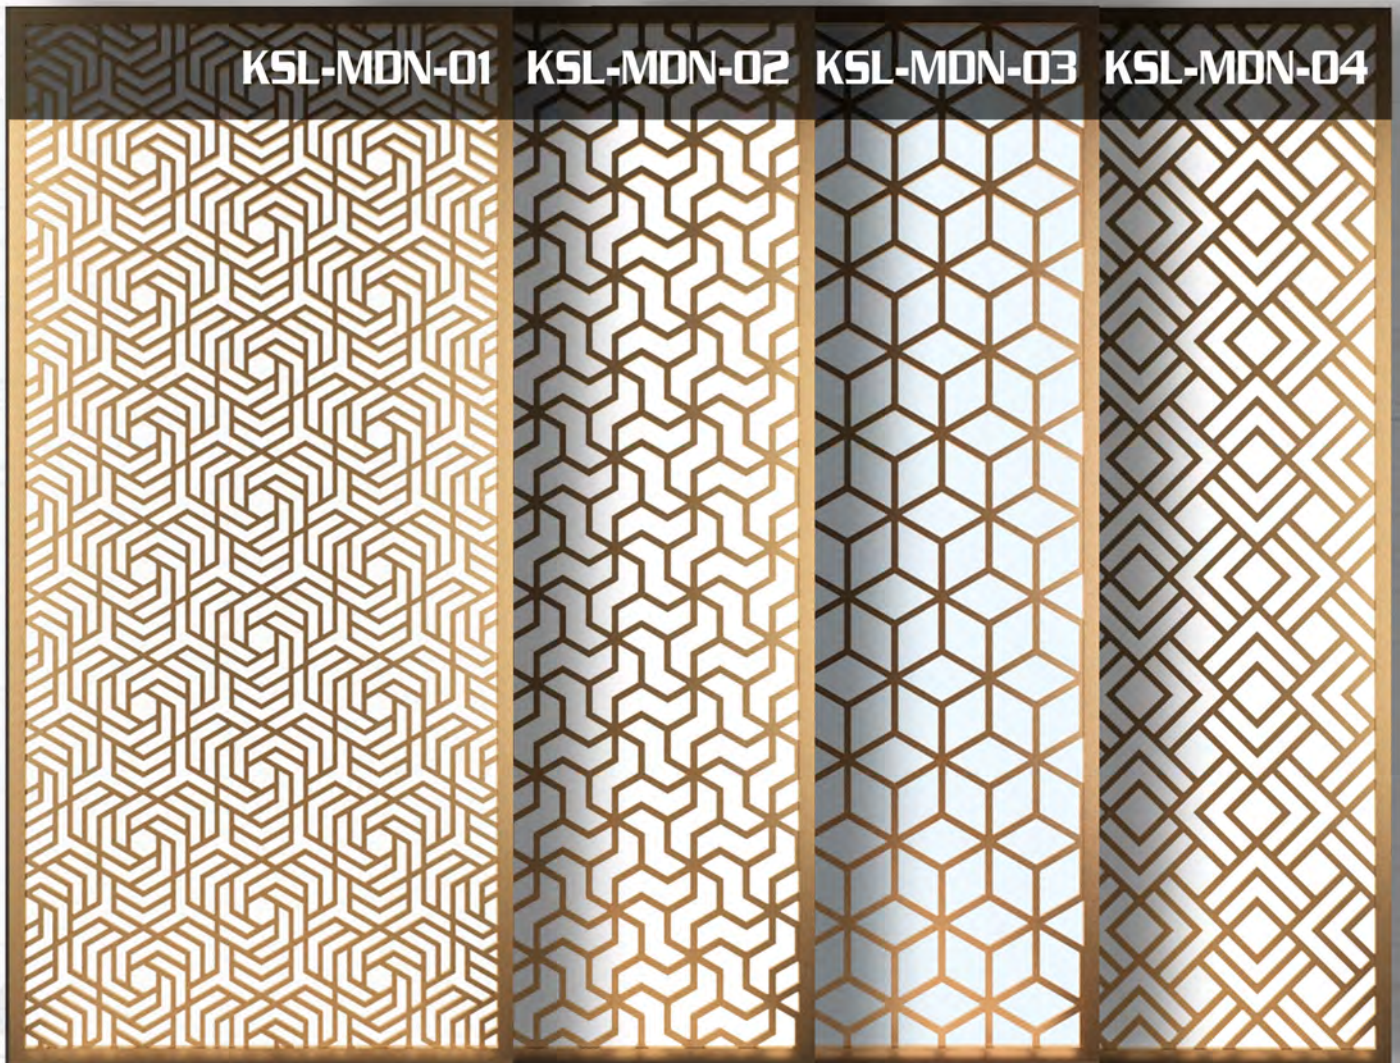

NATURAL COLLECTION

- Powder Coated
- Mild Steel (Upto 20.00mm)
- Stainless Steel (Upto 10.00mm)

MODERN COLLECTION

- Powder Coated
- Mild Steel (Upto 20.00mm)
- Stainless Steel (Upto 10.00mm)

OUR PORTFOLIO