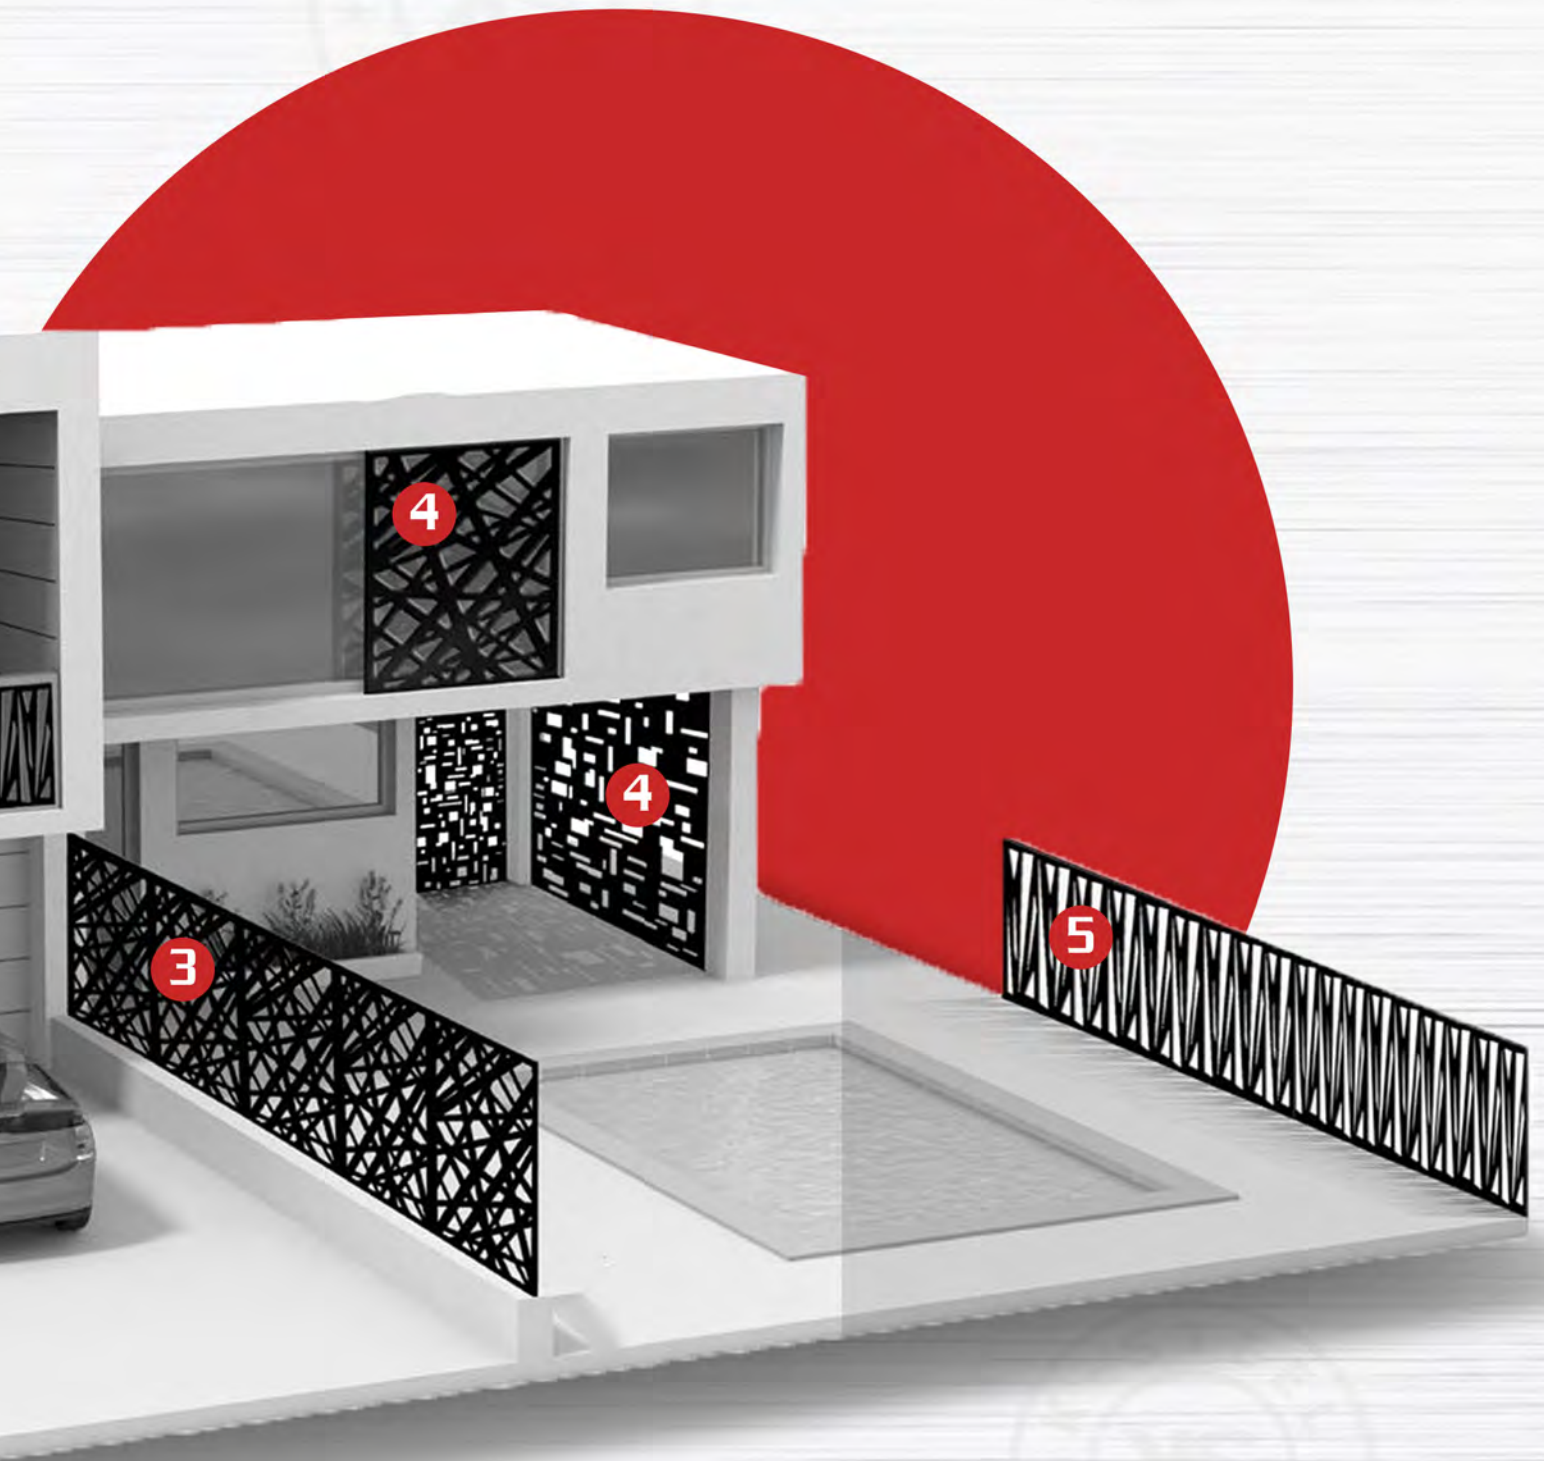

WATCH VIDEO

K-Steel Laser Division