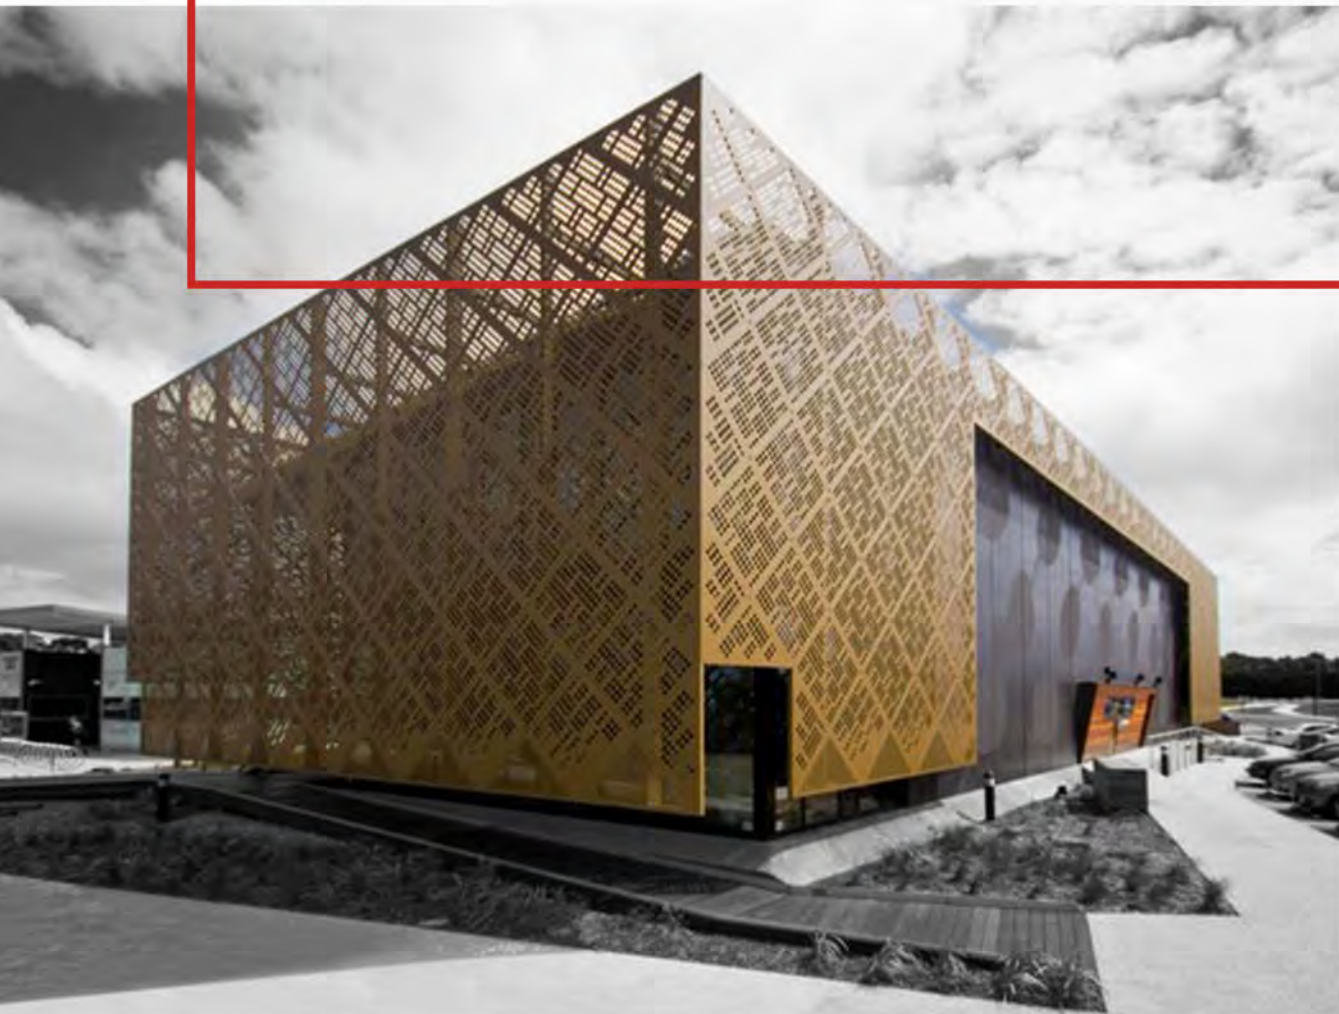

- 1** **Wall Cladding** ▶
- 2** **Window & Privacy Screens** ▶
- 3** **Fences & Gates** ▶
- 4** **Partition Screens** ▶
- 5** **Balustrade Screens** ▶

 WATCH VIDEO

K-Steel Laser Division 

DECORATIVE METAL SOLUTIONS

WALL CLADDING

- Powder Coated
- Mild Steel (Upto 20.00mm)

K-STEEL Laser-cut metal panels provide a unique and distinct way to provide cladding to a building's facade.

With over 30 years in structural design and cladding experience, we help you to create stunning facades that provide protection from the elements while also adding to the architectural aesthetics.